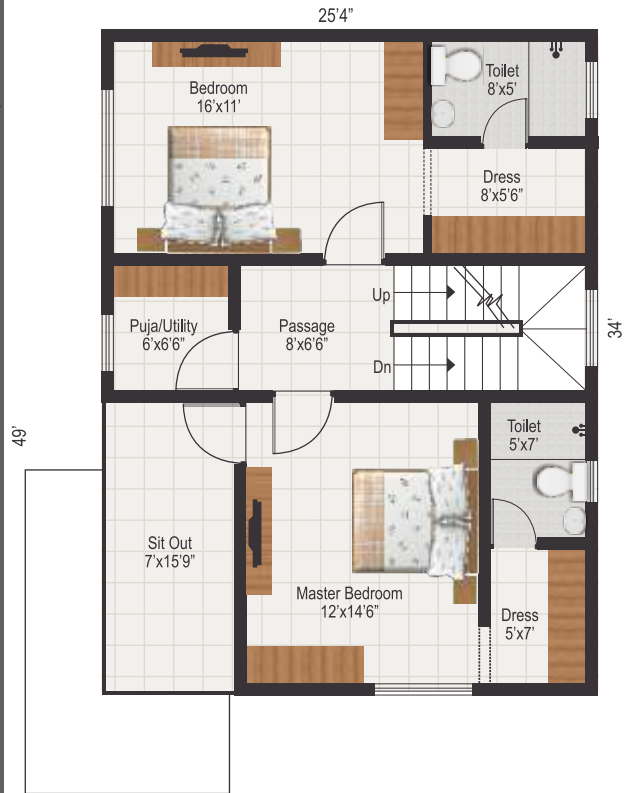

VILLA ORCHIDS

KOWKUR, BOLLARUM
SECUNDERABAD

TYPE - B2

Ground Floor Plan

First Floor Plan

Total Area : 1940 sft.